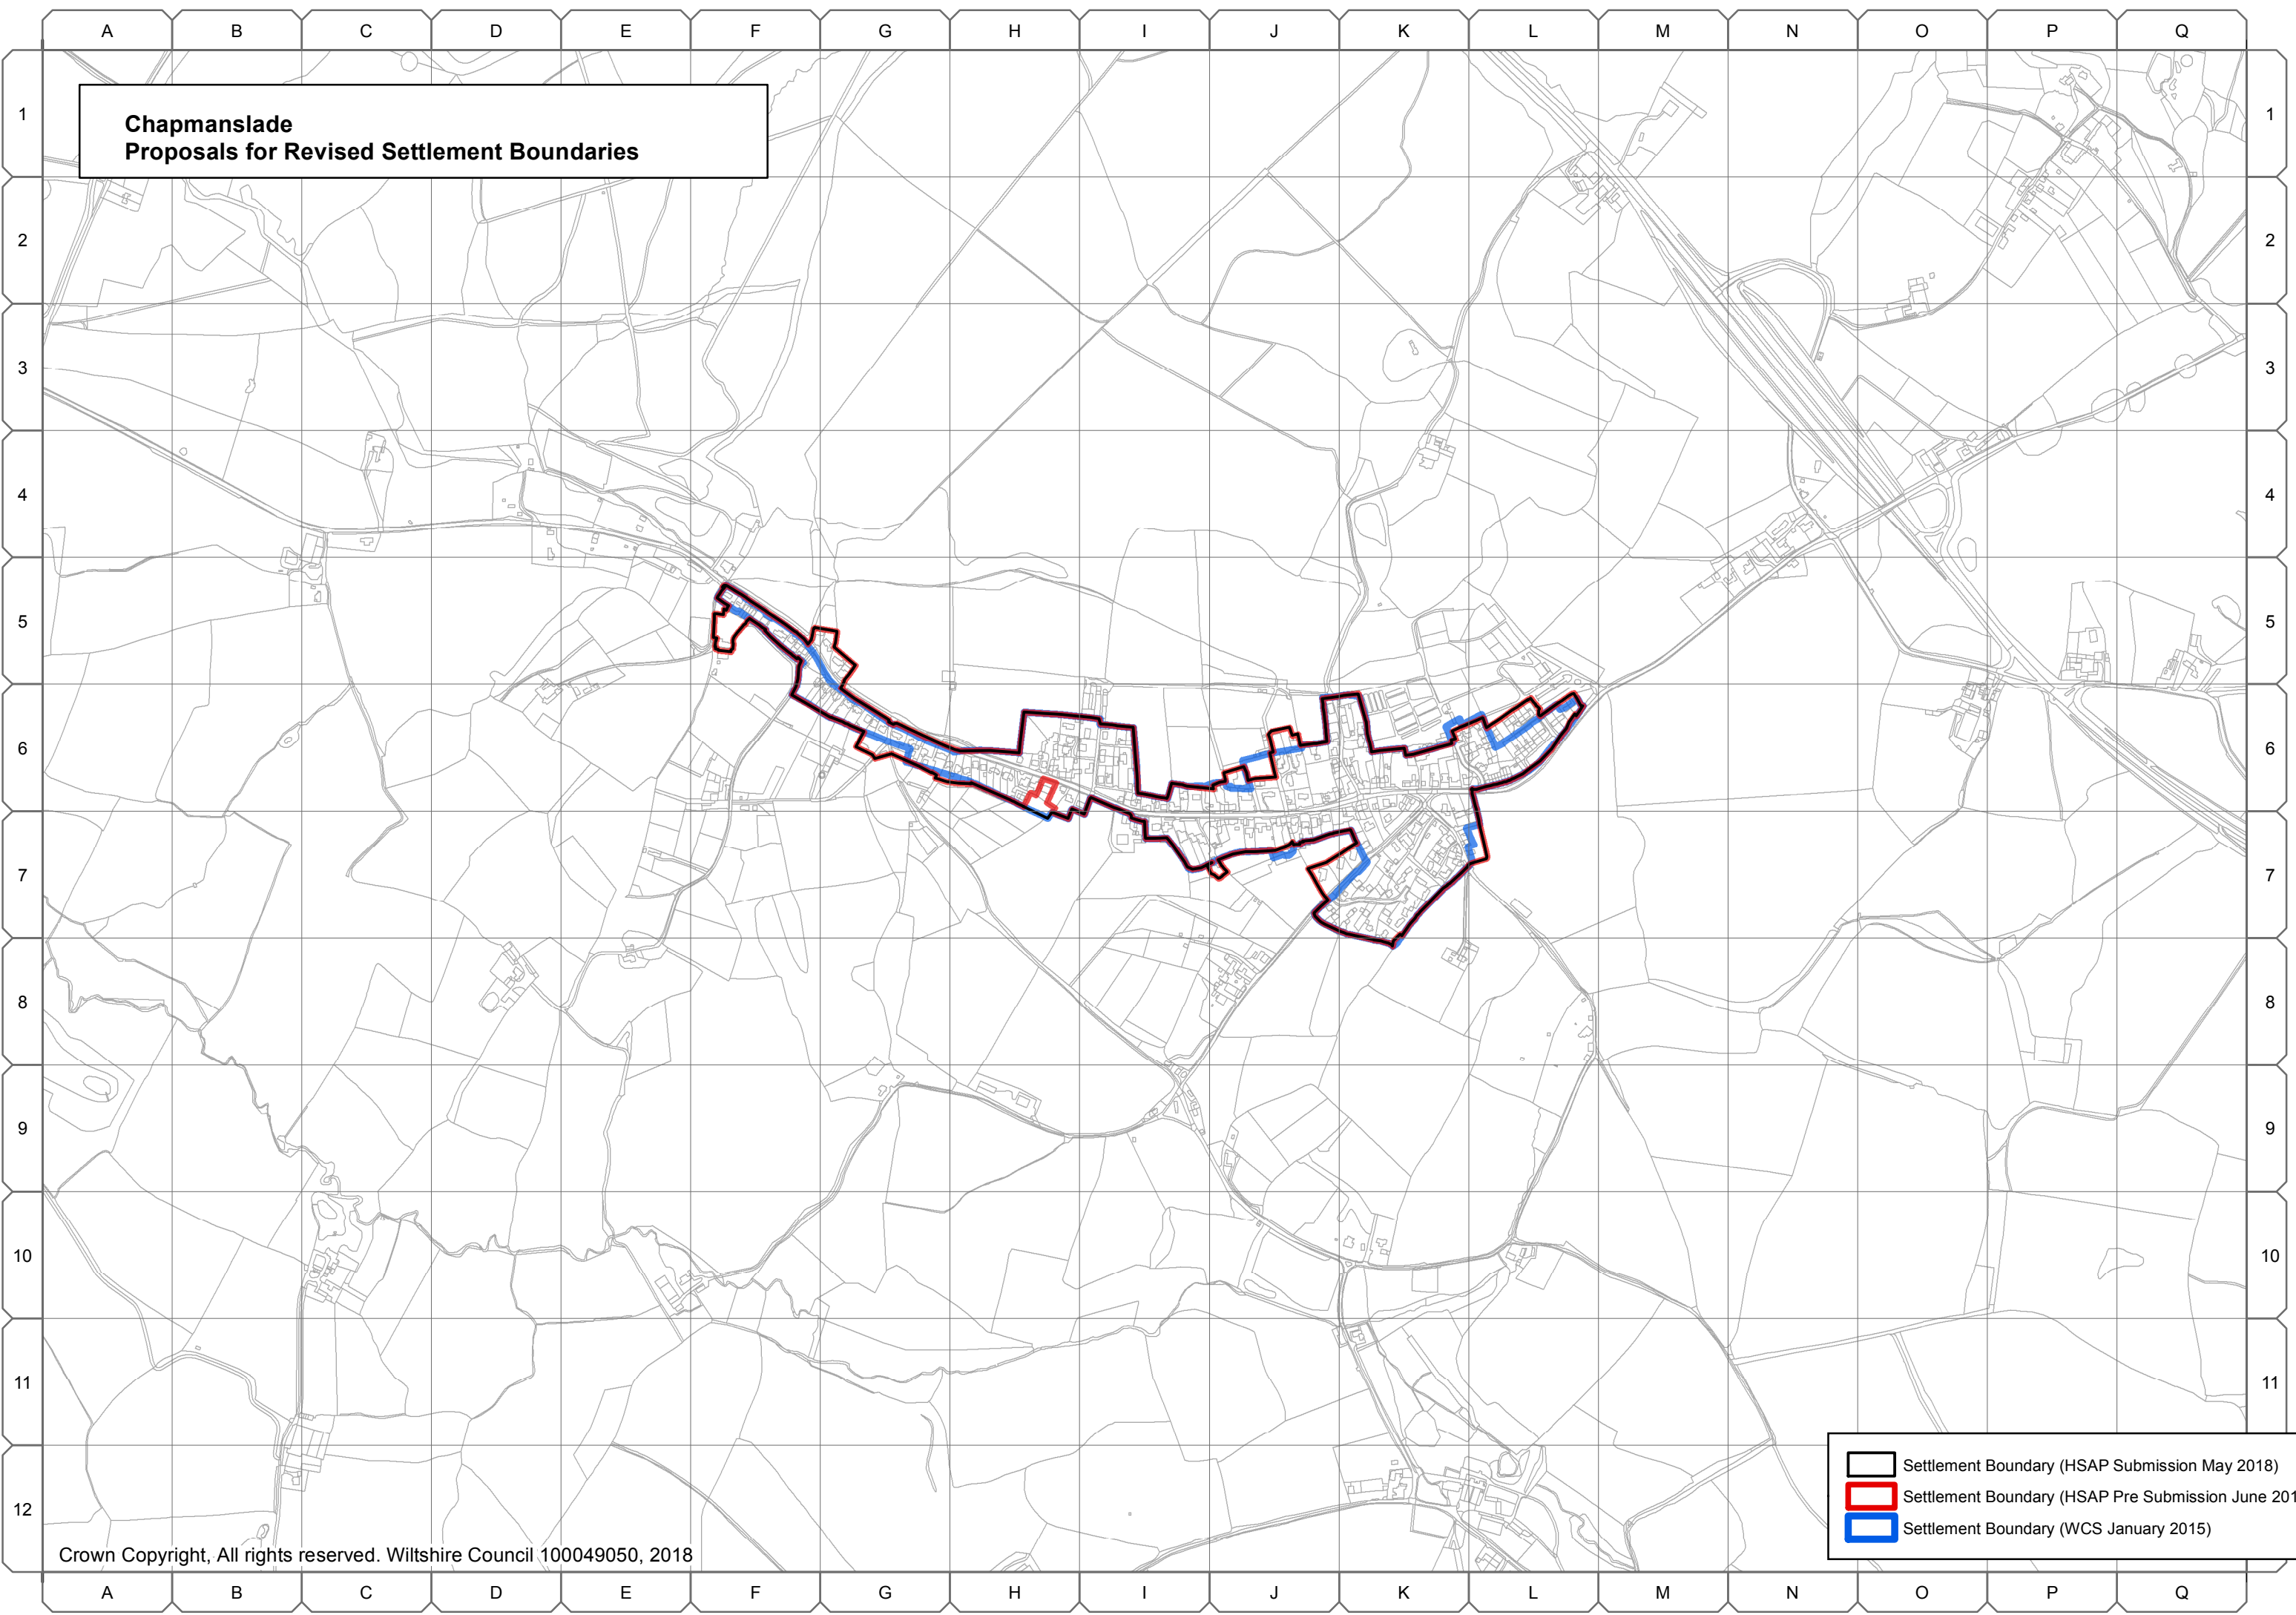

**Chapmanslade
Proposals for Revised Settlement Boundaries**

- Settlement Boundary (HSAP Submission May 2018)
- Settlement Boundary (HSAP Pre Submission June 2017)
- Settlement Boundary (WCS January 2015)